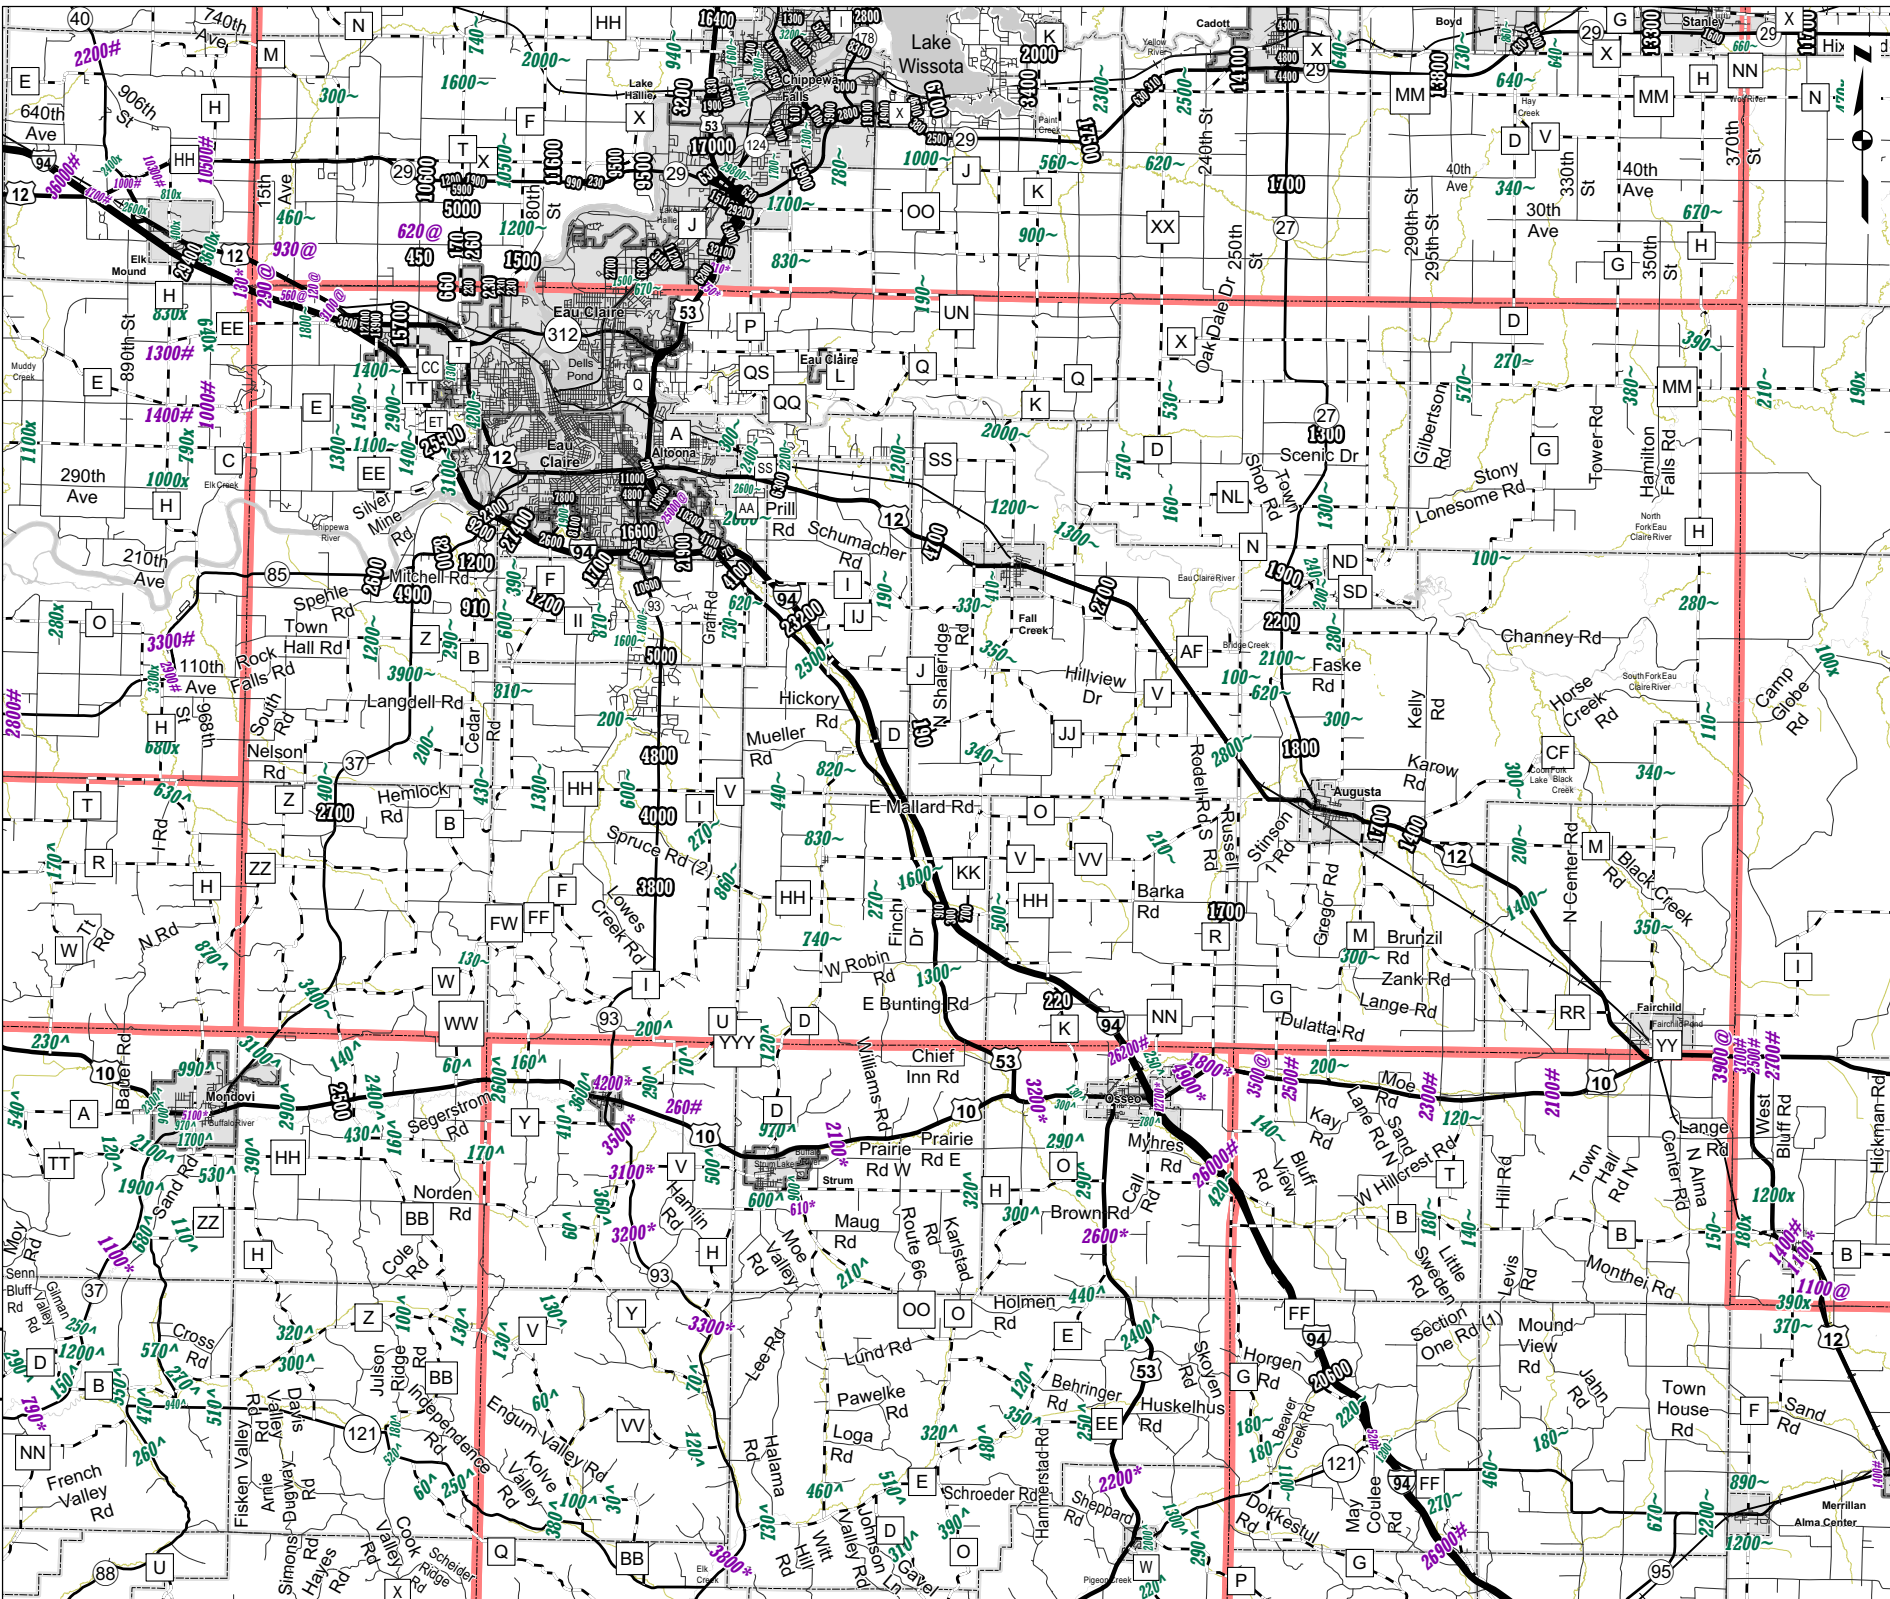

EAU CLAIRE County

2008

9999# AADT = 2008

Legend

- IH
- USH
- CTH
- STH
- Local Roads
- Railroads