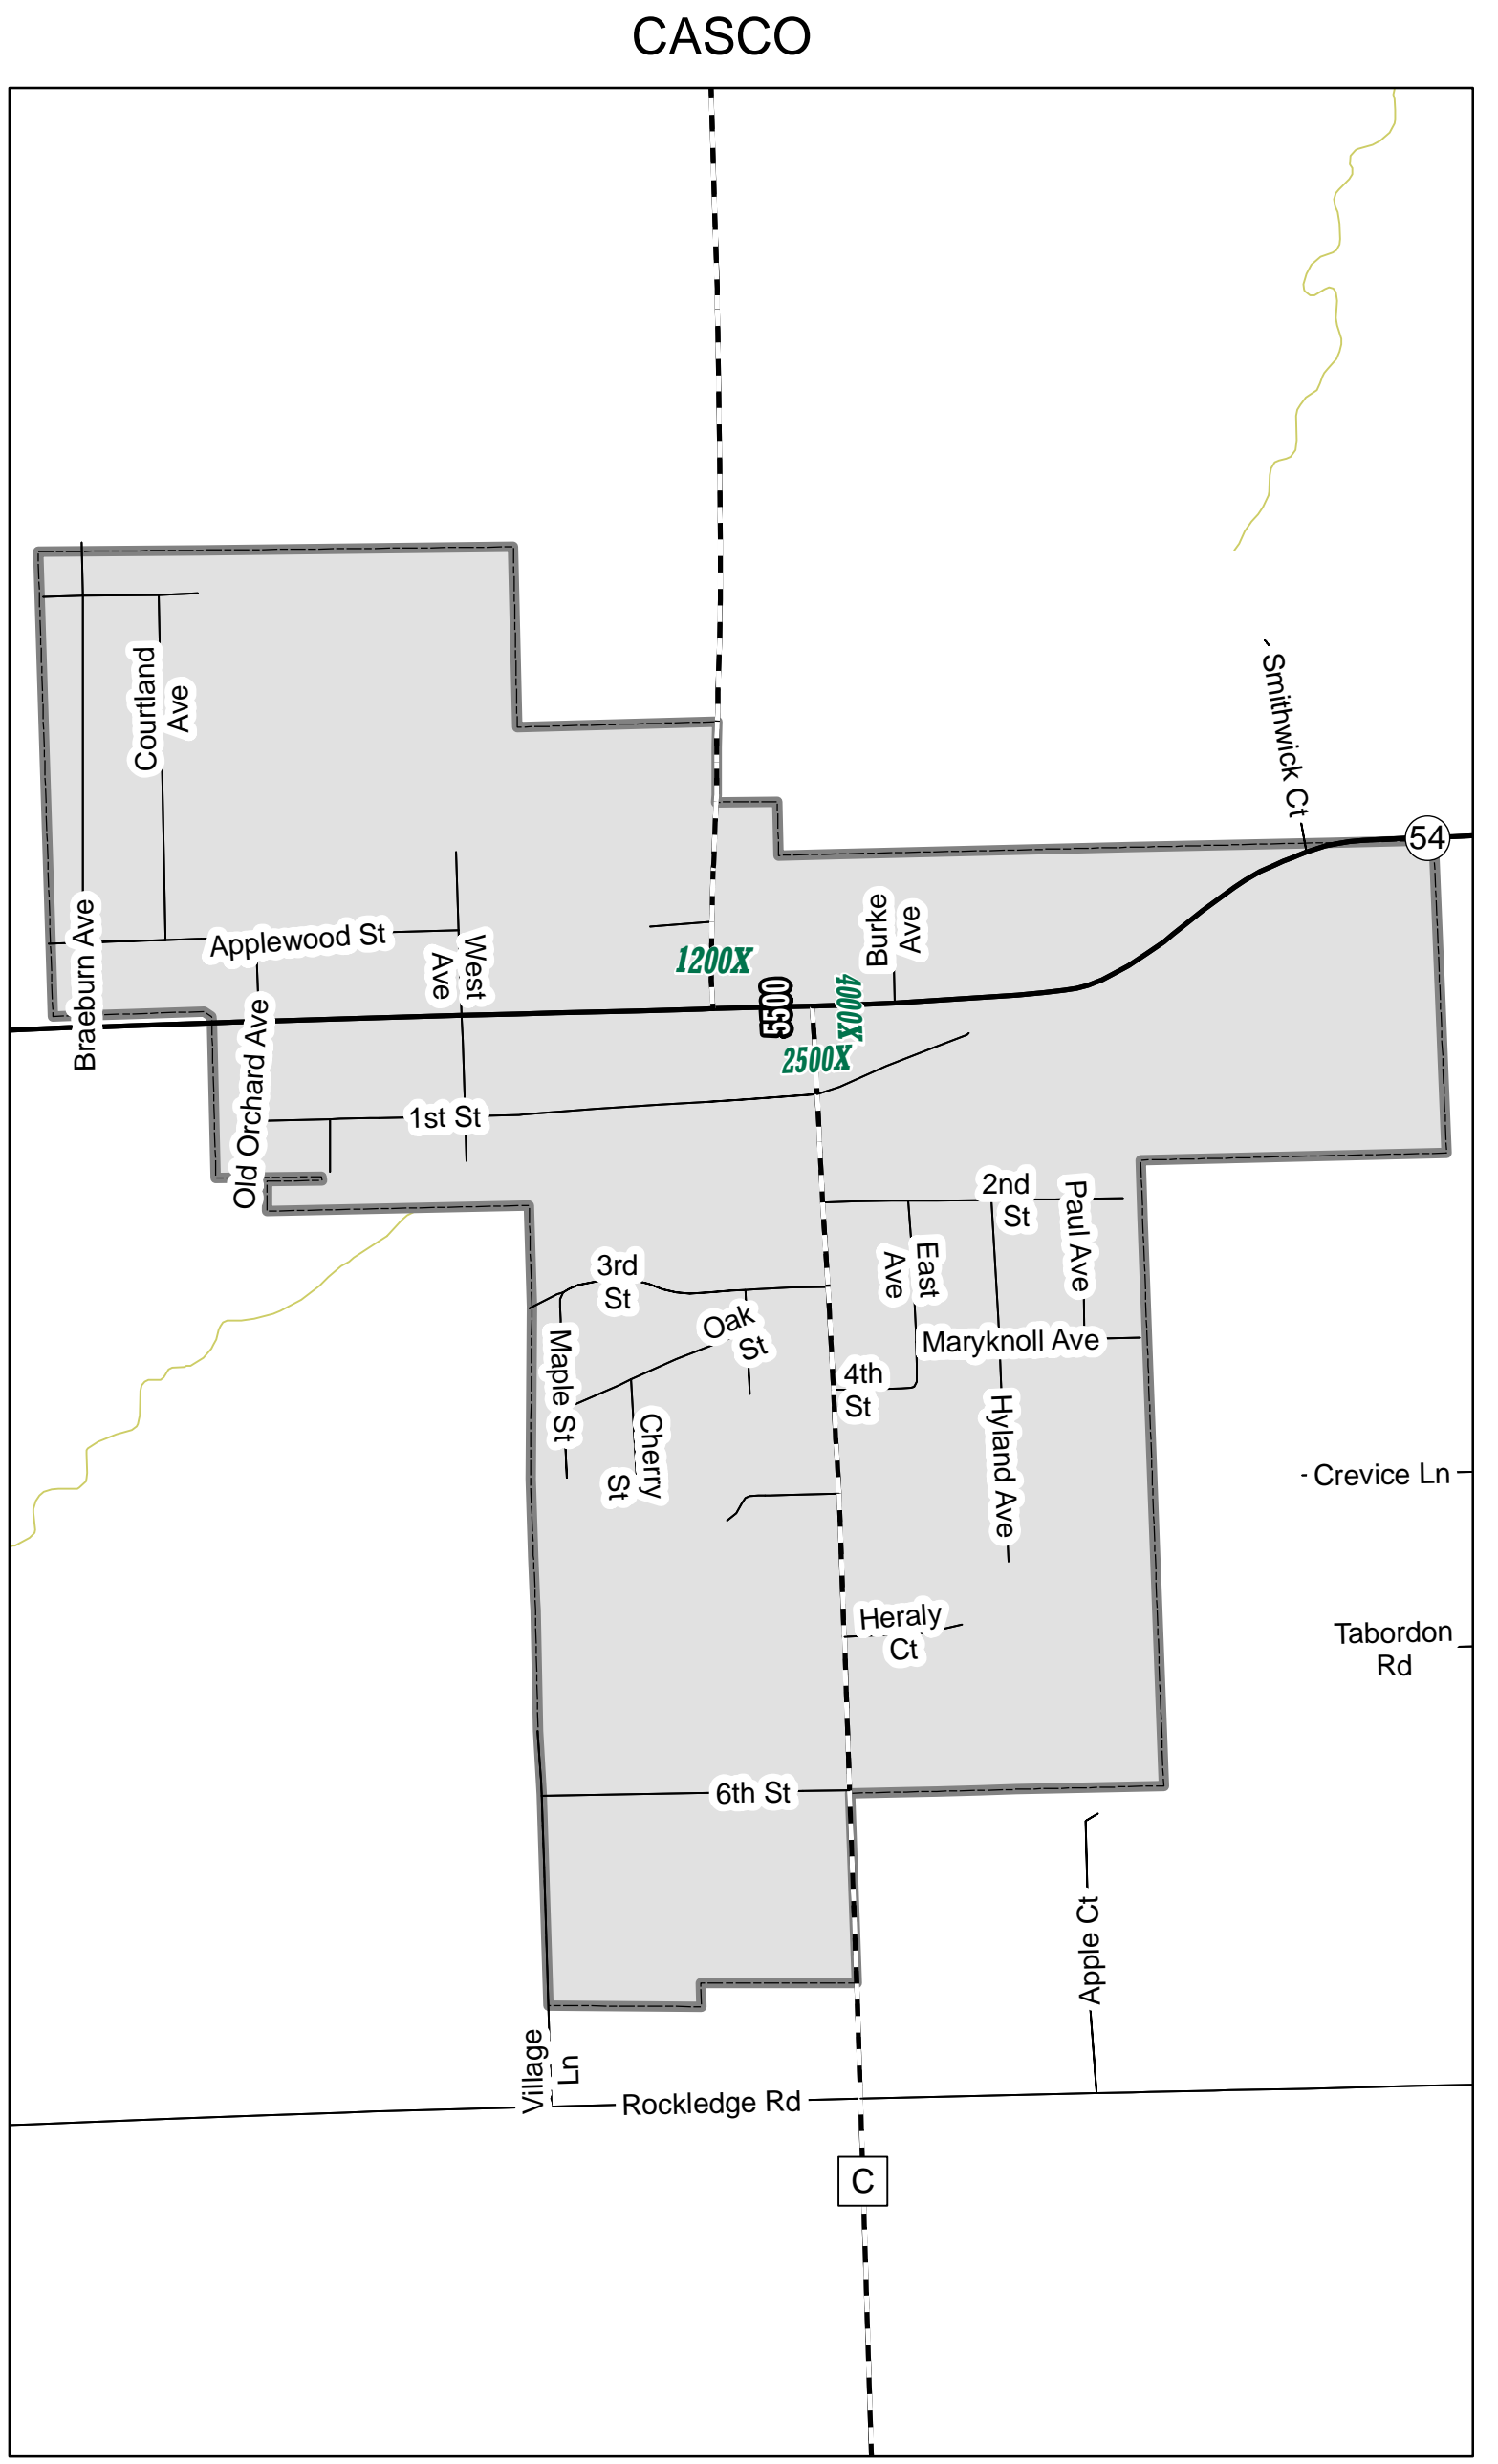

LUXEMBURG

CASCO

2009
INSETS
KEWAUNEE County

9999 = 2009

- 9999# = 2008
- 9999* = 2007
- 9999@ = 2006
- 9999^ = 2005
- 9999~ = 2004
- 9999x = 2003 or older

- Character following count value designates the year the count was taken
- Ramp counts lie parallel to road
- AADT for Roads lie perpendicular to road

Legend

- IH
- USH
- STH
- CTH
- Local Roads
- Railroads