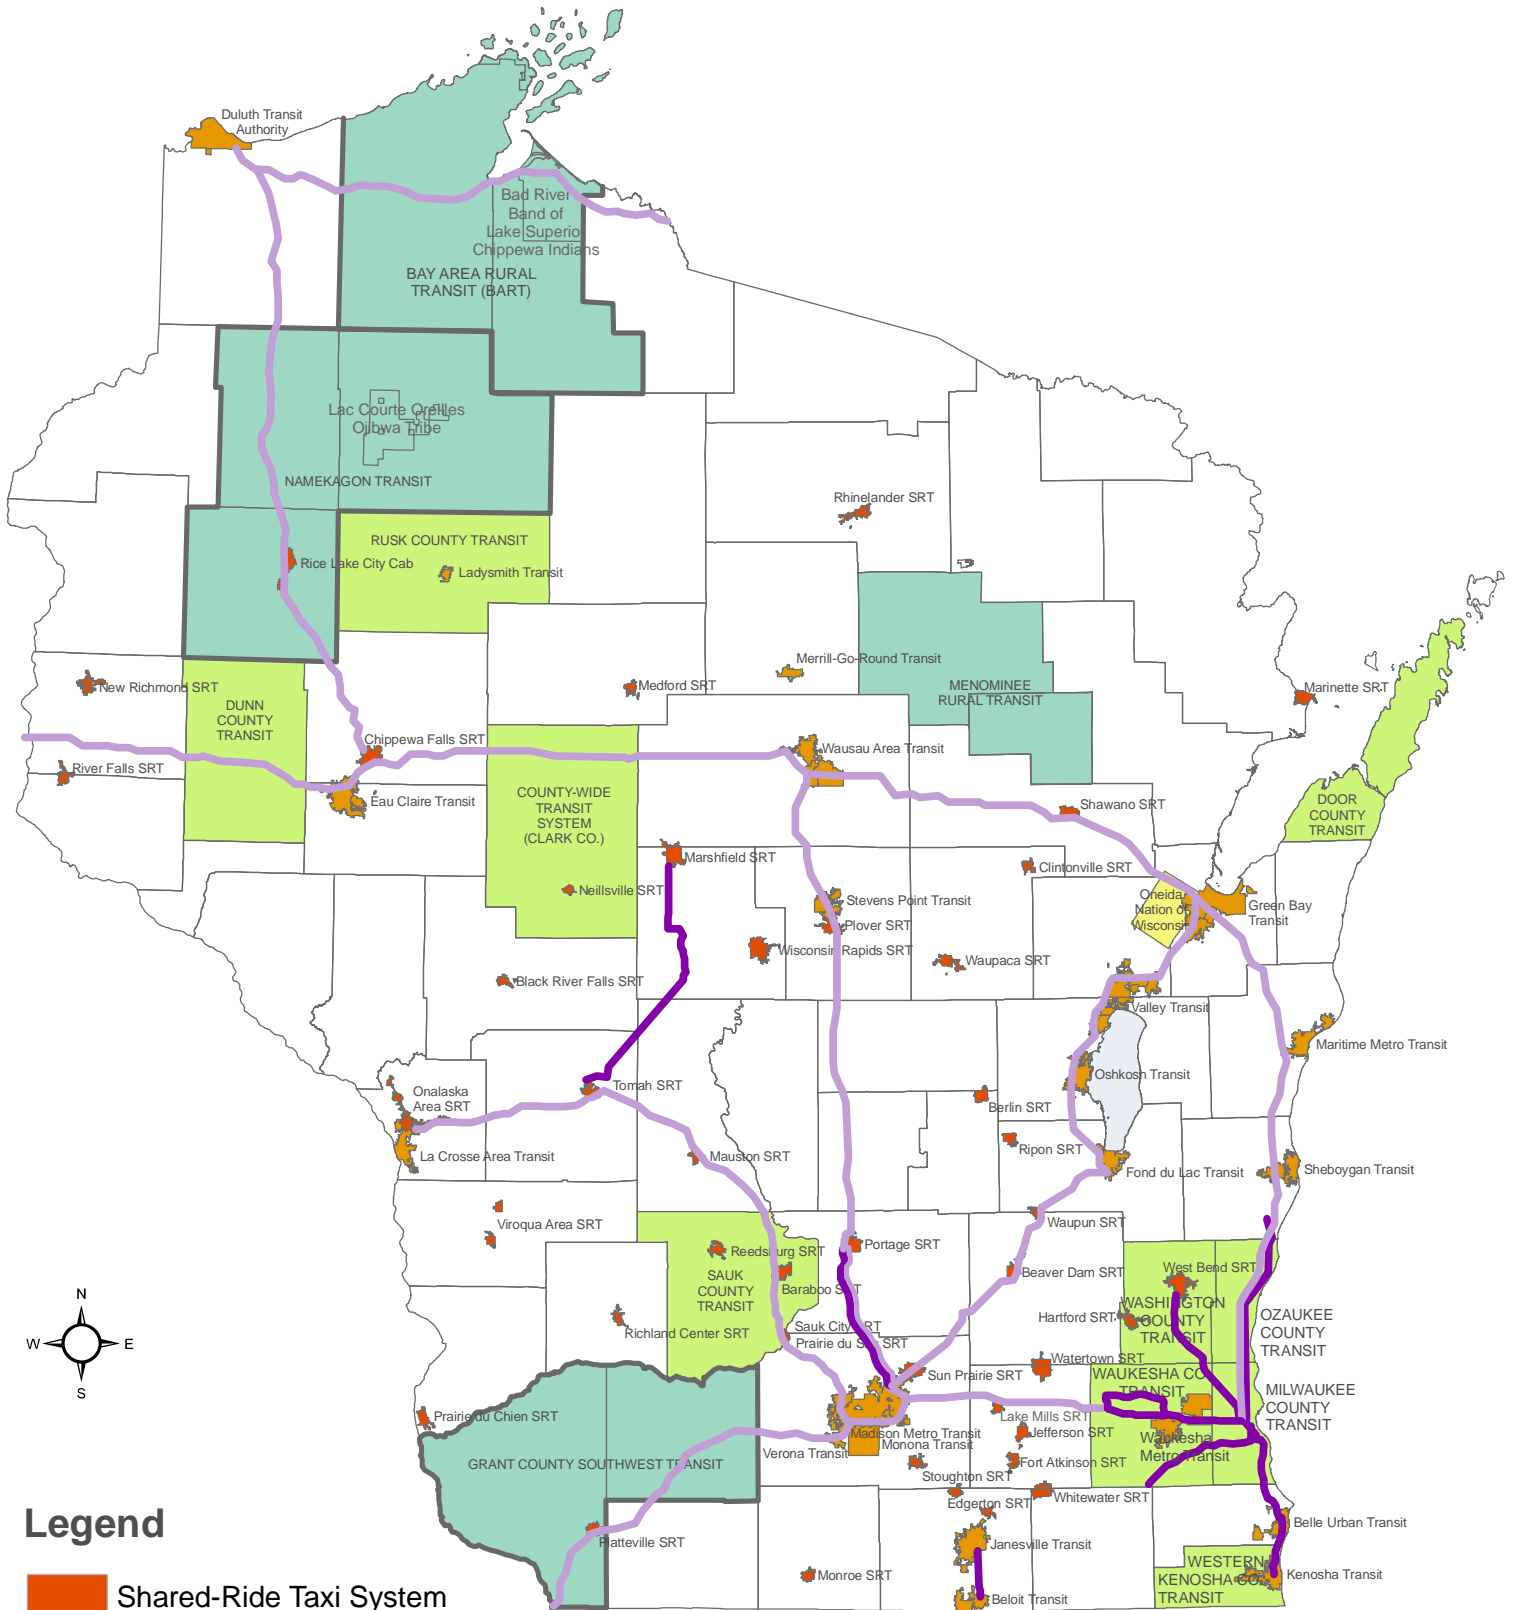

2012 WISCONSIN PUBLIC TRANSIT SYSTEMS

Legend

- Shared-Ride Taxi System
- Municipal Bus System
- Reservation-Wide Transit System
- County-Wide Transit System
- Multi-County Transit System
- Publicly Funded Inter-City Service
- Shuttle/Commuter Service