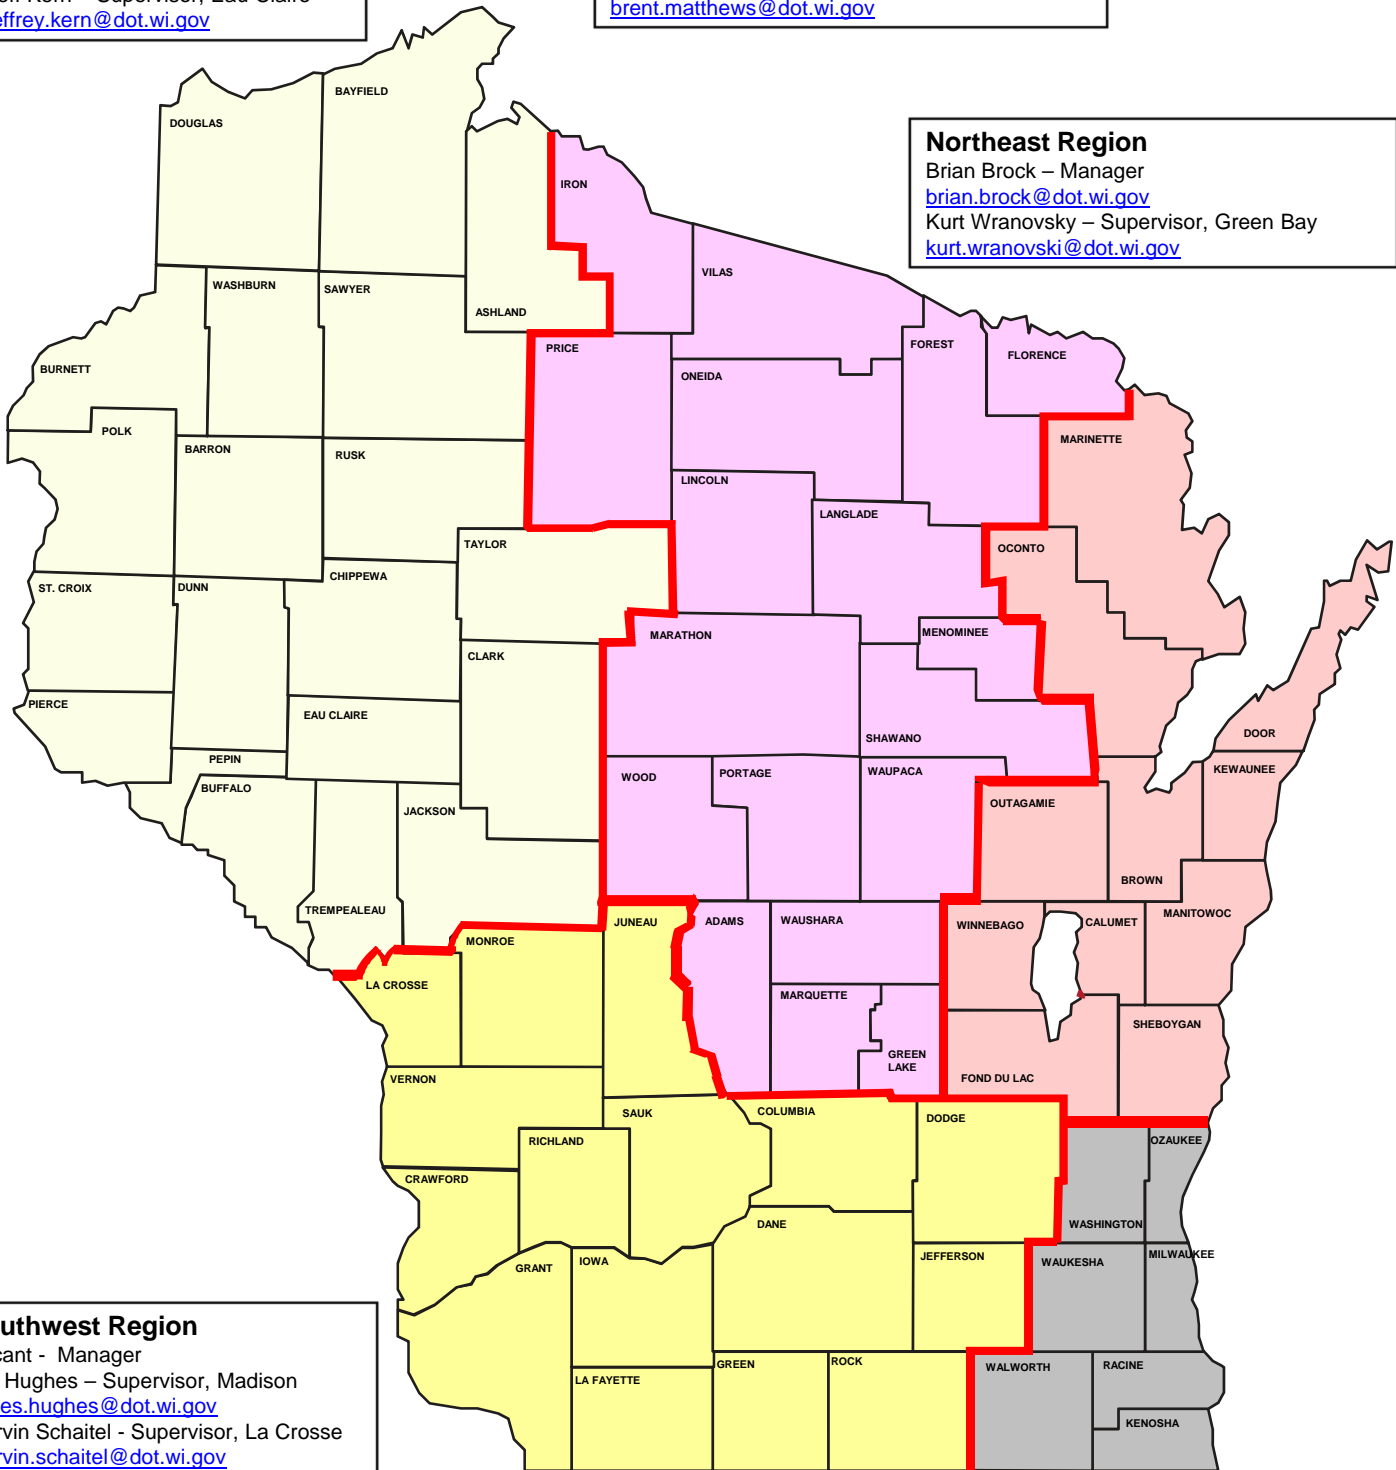

Winter Concerns – WisDOT Contacts

(For issues on state maintained highways only)

Northwest Region

Gary Brunner – Manager
gary.brunner@dot.wi.gov
Mike Ostrenga – Supervisor, Superior
michael.ostrenga@dot.wi.gov
Jeff Kern – Supervisor, Eau Claire
jeffrey.kern@dot.wi.gov

North Central Region

Matt Bronson – Manager
matthew.bronson@dot.wi.gov
Brent Matthews – Supervisor, Wisconsin Rapids
brent.matthews@dot.wi.gov

Northeast Region

Brian Brock – Manager
brian.brock@dot.wi.gov
Kurt Wranovsky – Supervisor, Green Bay
kurt.wranovsky@dot.wi.gov

Southwest Region

Vacant - Manager
Jim Hughes – Supervisor, Madison
james.hughes@dot.wi.gov
Marvin Schaitel - Supervisor, La Crosse
marvin.schaitel@dot.wi.gov

Southeast Region

Brian Bliesner – Manager
brian.bliesner@dot.wi.gov
Adrian Lopez - Supervisor, Waukesha
adrian.lopez@dot.wi.gov